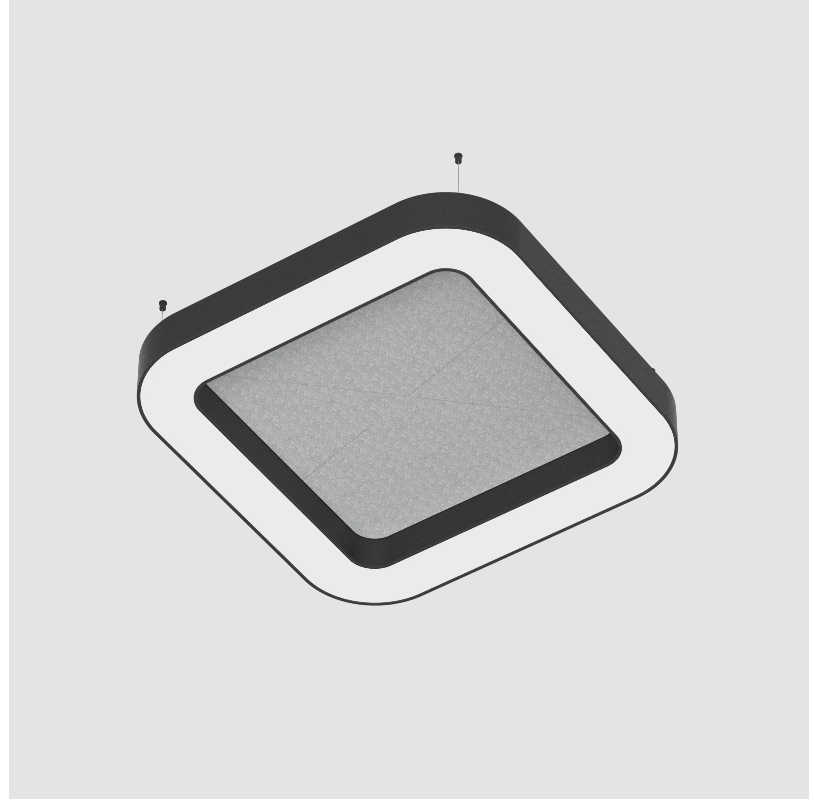

GENERAL

Series: Quantum Acoustic
Partner: Prolicht
Division: Architectural
Installation: Suspension
Product Type: Acoustic
Mounting Location: Ceiling
Light Distribution: Direct

PHYSICAL

Shape: Round
Length (mm): 1100
Length (in): 43 ⁵/₁₆
Width (mm): 1100
Width (in): 43 ⁵/₁₆
Height (mm): 120
Height (in): 4 ³/₄

Diffuser: [PMMA - Opal / Micro-Prism](#)
Fixture Finish: [SSR / BKV / CWI / CRY / HAB / UFT / ITA / RUA / FTG / MYG / LOD / PUS / FRO / FUP / KIA / POP / BLS / SPG / MEY / GOH / CHC / COM / ABZ / JAG / OBR / MOS / ROR](#)

Acoustic Finish: [SFW / CYW / SEE / SYN / MTS / PMB / TTN / CYB / STO / DPE / BES / SHB / ARE / ANE / VRD / CRF](#)

Fixture Material: Aluminum
Primary Material: Acoustic
Cable Details: 2000mm / 78 3/4" or 6000mm / 236 1/4" Transparent Cable

ELECTRICAL

Lamp Type: LED (Zhaga Standard)
Input Wattage (W): 58.7
Total Output Wattage (W): 53.7
Dimming: [Tri-Mode (Non-Dimming and Phase Dimming (120Vac only) and 0-10V Dimming)](#)
Driver Included: Yes
Driver Location: Integrated
Driver Class: Class 2
Input Voltage (V): 120 - 277

LED

Color Temperature (°K): [2700 / 3000 / 3500 / 4000](#)
Max. Delivered Lumen (lm): 4979 / 5153 / 6051 / 5239
Nominal Lumen (lm): 7660 / 7928 / 9309 / 8060
CRI: >90 CRI
Lamp Life (hrs): 50000

OPTICAL

RATINGS AND CERTIFICATIONS

Certified By: CSA Certified to UL and CSA Standards
IP rating: IP20