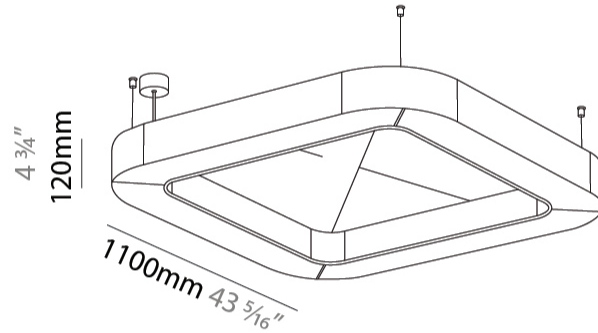

GENERAL

Series: Quantum Acoustic
Partner: Prolicht
Division: Architectural
Installation: Suspension
Product Type: Acoustic
Mounting Location: Ceiling
Light Distribution: Direct

PHYSICAL

Shape: Round
Length (mm): 1100
Length (in): 43 ⁵/₁₆
Width (mm): 1100
Width (in): 43 ⁵/₁₆
Height (mm): 120
Height (in): 4 ³/₄

Diffuser: [PMMA - Opal / Micro-Prism](#)
Fixture Finish: [SSR / BKV / CWI / CRY / HAB / UFT / ITA / RUA / FTG / MYG / LOD / PUS / FRO / FUP / KIA / POP / BLS / SPG / MEY / GOH / CHC / COM / ABZ / JAG / OBR / MOS / ROR](#)

Acoustic Finish: [SFW / CYW / SEE / SYN / MTS / PMB / TTN / CYB / STO / DPE / BES / SHB / ARE / ANE / VRD / CRF](#)

Fixture Material: Aluminum
Primary Material: Acoustic
Cable Details: 2000mm / 78 3/4" or 6000mm / 236 1/4" Transparent Cable

ELECTRICAL

Lamp Type: LED (Zhaga Standard)
Input Wattage (W): 58.7
Total Output Wattage (W): 53.7
Dimming: [Tri-Mode (Non-Dimming and Phase Dimming (120Vac only) and 0-10V Dimming)](#)
Driver Included: Yes
Driver Location: Integrated
Driver Class: Class 2
Input Voltage (V): 120 - 277

LED

Color Temperature (°K): [2700 / 3000 / 3500 / 4000](#)
Max. Delivered Lumen (lm): 4979 / 5153 / 6051 / 5239
Nominal Lumen (lm): 7660 / 7928 / 9309 / 8060
CRI: >90 CRI
Lamp Life (hrs): 50000

OPTICAL

RATINGS AND CERTIFICATIONS

Certified By: CSA Certified to UL and CSA Standards
IP rating: IP20