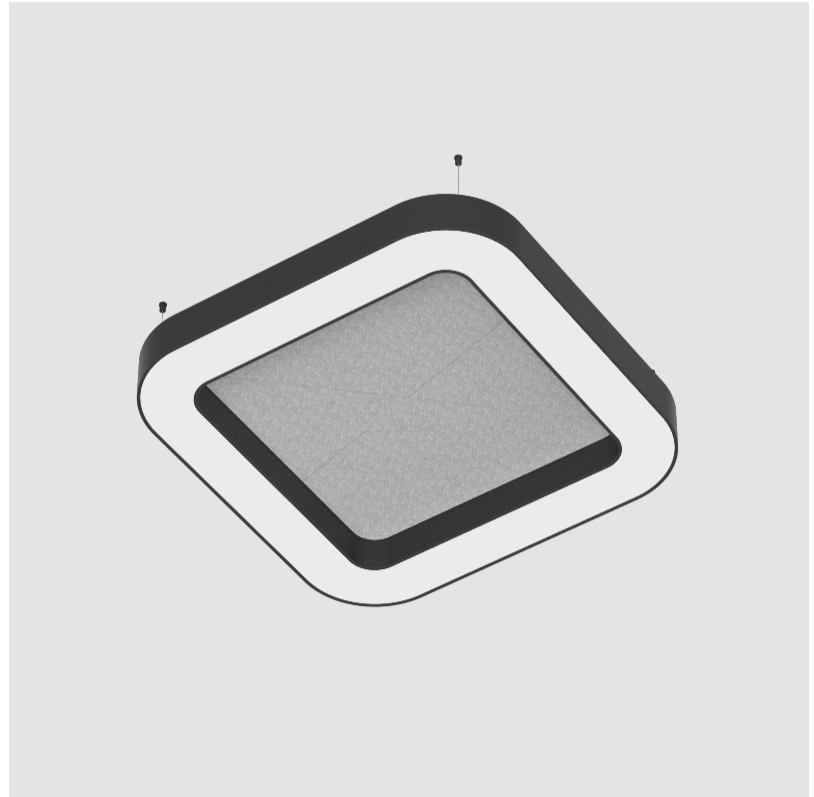

GENERAL

Series: Quantum Acoustic
Partner: Prolicht
Division: Architectural
Installation: Suspension
Product Type: Acoustic
Mounting Location: Ceiling
Light Distribution: Direct / Indirect

PHYSICAL

Shape: Round
Length (mm): 1100
Length (in): 43 ⁵/₁₆
Width (mm): 1100
Width (in): 43 ⁵/₁₆
Height (mm): 120
Height (in): 4 ³/₄

Diffuser: [PMMA - Opal / Micro-Prism](#)
Fixture Finish: [SSR / BKV / CWI / CRY / HAB / UFT / ITA / RUA / FTG / MYG / LOD / PUS / FRO / FUP / KIA / POP / BLS / SPG / MEY / GOH / CHC / COM / ABZ / JAG / OBR / MOS / ROR](#)

Acoustic Finish: [SFW / CYW / SEE / SYN / MTS / PMB / TTN / CYB / STO / DPE / BES / SHB / ARE / ANE / VRD / CRF](#)

Fixture Material: Aluminum
Primary Material: Acoustic
Cable Details: 2000mm / 78 3/4" or 6000mm / 236 1/4" Transparent Cable

ELECTRICAL

Lamp Type: LED (Zhaga Standard)
Input Wattage (W): 97.9
Total Output Wattage (W): 89.1
Dimming: [Tri-Mode (Non-Dimming and Phase Dimming (120Vac only) and 0-10V Dimming)](#)
Driver Included: Yes
Driver Location: Integrated
Driver Class: Class 2
Input Voltage (V): 120

LED

Color Temperature (°K): [2700 / 3000 / 3500 / 4000](#)
Max. Delivered Lumen (lm): Max 9591
Nominal Lumen (lm): Max 13433
CRI: >90 CRI
Lamp Life (hrs): 50000

OPTICAL

RATINGS AND CERTIFICATIONS

Certified By: CSA Certified to UL and CSA Standards
IP rating: IP20