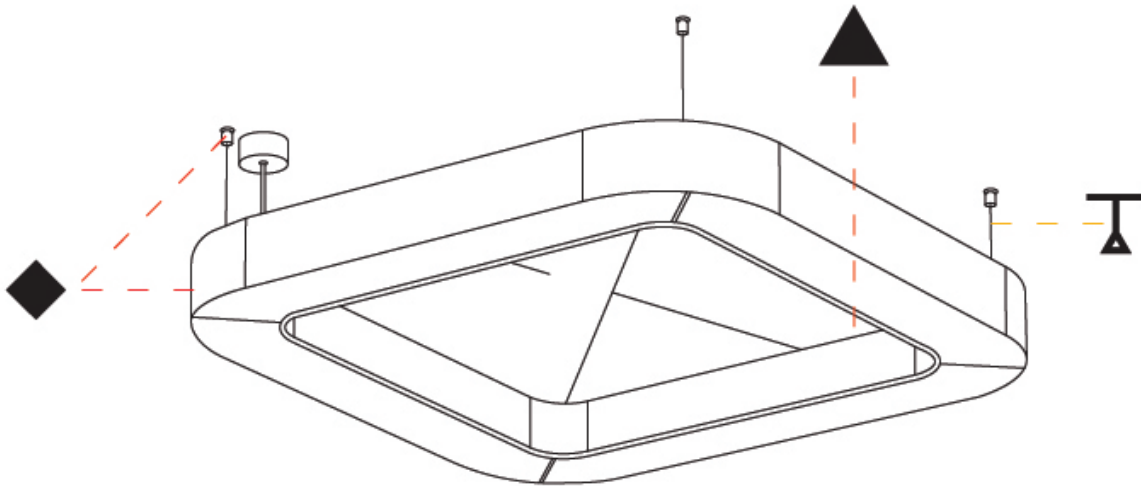

A300736-

PROJECT	_____
TYPE	_____
SPECIFIER	_____
QUANTITY	_____
DATE	_____

A